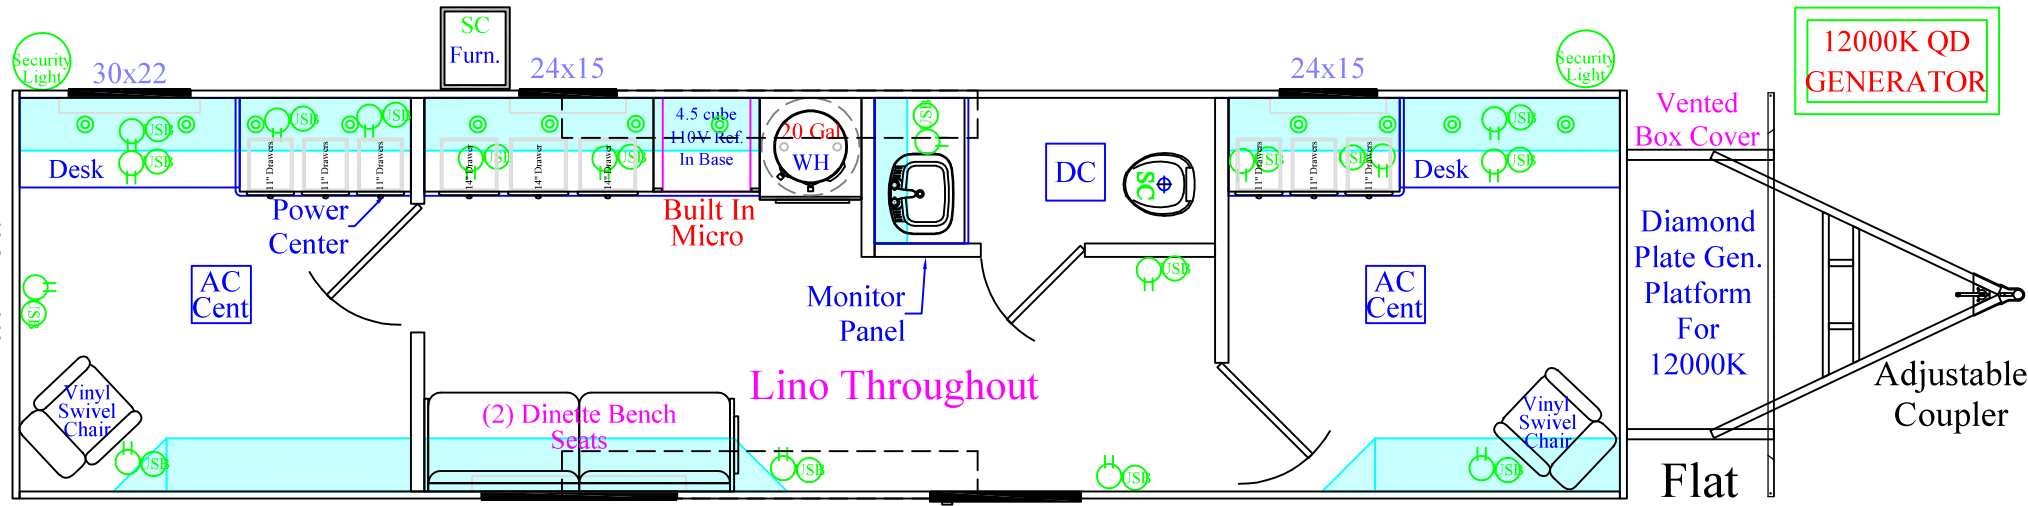

Flat Rear

12000K QD GENERATOR

Lino Throughout

Aluminum Steps
 = 110V Recept
 PL 36
 Extended Length SS Folding Ent. Handle

Deposits are required on all orders Units over 46' in length may require special towing considerations, please refer to state laws and regulations
 Deposits are NOT refundable after production starts on your order.

Signature:	Date:
Customer:	Serial #:
Model: 40 SC - Mobile Office	

Recreation By Design, LLC claims exclusive rights to the information documented herein. Manufacture of material shown, in part or in full, is prohibited by law without the express written consent of Recreation By Design, LLC