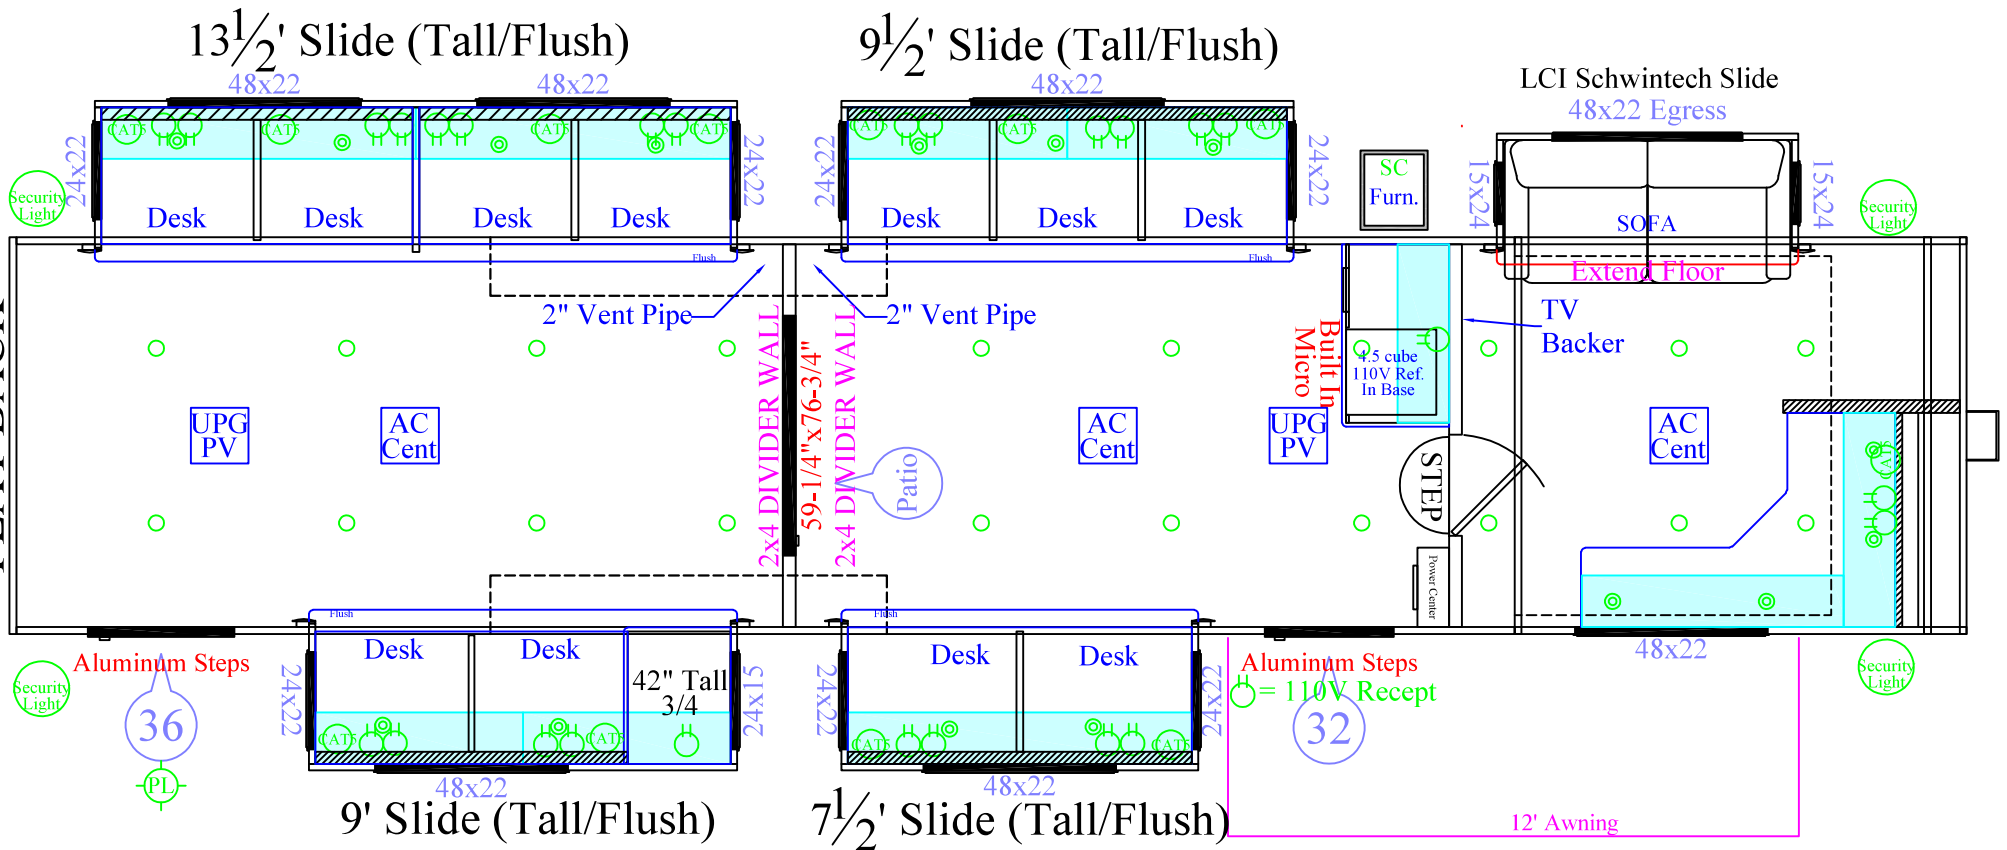

FLAT BACK

Deposits are required on all orders Units over 46' in length may require special towing considerations, please refer to state laws and regulations
 Deposits are NOT refundable after production starts on your order.

Signature:	Date:
Customer:	Serial #:
Model: BHF40WF - Mobile Office	

Recreation By Design, LLC claims exclusive rights to the information documented herein. Manufacture of material shown, in part or in full, is prohibited by law without the express written consent of Recreation By Design, LLC